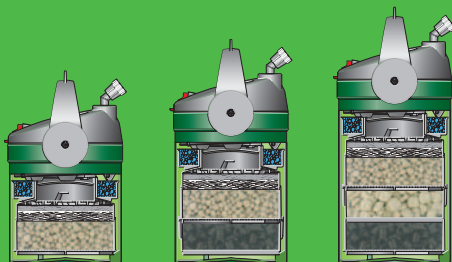

- 1 Complete with **twist-and-adjust shut-off taps**.

- 2 Quick and easy automatic self-priming via **multi-function handle** (for carrying, closing the canister and priming)

- 3 **Prefilter** at the top of the canister collects larger dirt particles and thus significantly increases the maintenance intervals before having to clean the filter material. Simple to remove and easy to clean.

- 4 Individually fillable filter baskets. Comes **complete with original EHEIM filter media**.

- 5 **High quality ceramic spindles and sleeves** guarantee extremely long service life.

- 6 **Ready to set up** (complete with filter media and accessories).

Technical data

Contents

Complete with new filter media package:

- 1x prefilter
- 1x fine filter pad
- 1x active carbon pad
- EHEIM SUBSTRATpro
- EHEIM bioMECH
- EHEIM MECHpro
- (see filter media set-up)

EHEIM ecco pro	130 (2032)	200 (2034)	300 (2036)
	60-130	100-200	160-300
	500	600	750
	1,5	2,3	3,1
Watt	5	5	8
Hmax m	1,4	1,4	1,9
ø x H mm	205 x 298	205 x 355	205 x 416

3582

- easy to programme
- 2 separate feeding chambers for granulate, sticks, flakes
- contents 2x 80 ml = 160 ml
- auto-ventilation to keep food dry
- large, easy to read display
- including batteries